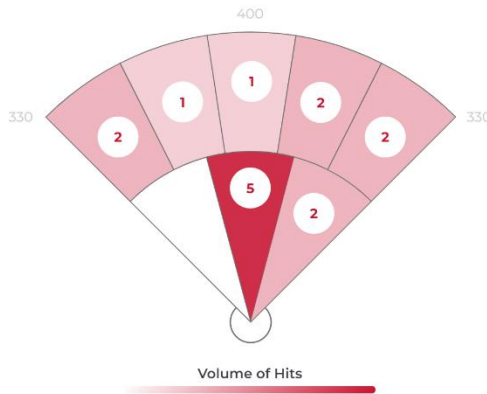

-

DATA

	Avg	Max	Hard Hit Avg		
Exit Velocity	72.0	80.9	77.4	Batting Avg.	0.600
Launch Angle	11.8	41.5	11.4	xwOBA	0.449
Direction	2.3°R	42.4°L	11.7°R	Slugging	0.733
Distance	97	266	149	Hard Hit %	66.7%
Spin Rate	1,249	2,426	1,101	Bombs %	20%
				Ropes %	20%

EXIT VELOCITY BY ZONE

			76.8 (4/15)	
74.5 (2/15)	80.9 (1/15)	68.3 (2/15)	79.0 (3/15)	
	51.1 (1/15)			
		60.3 (1/15)	58.1 (1/15)	

Volume of Hits

HIT VOLUME

Zone	Pull	Middle	Oppo
Volume of Hits	2/15	8/15	5/15
Avg. LA	40.0	14.0	21.0
Avg. EV	59.0	72.0	77.0
Avg. Spin	1,588	1,182	1,220
Avg. Distance	170	142	188